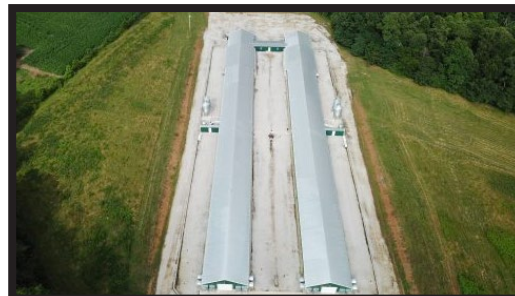

G&K Farm is an Aviagen Breeder Hen Farm located near Leoma, TN in Lawrence County. This farm has two 40×400 (production space) houses on 12+/- acres of land. This farm was built in 2016. The farm supplies hatching eggs that are the grandparent breeding stock for the Broiler industry. This farm has grossed around $200,000 per year. The farm is paid per square foot with the opportunity for bonuses on each flock. Annual operating expenses have been around $55,000 annually (Labor, Utilities, Insurance). This farm has great cash flow and is a great set up for a family operation.

The farm is set up to be a totally bio secure environment for the birds. These houses are solid side walls, 8 tunnel fans, bi fold back door, Hired Hand Controllers, Wood Slats, Concrete Floors, Curbed walls, Security fence with electric rodent control and a concrete footer, bio security gravel belt, Dutchman Chain Hen Feeders, Dutchman Pan Rooster Feeders, Incinerator for mortality disposal, well and city water, one climate controlled egg room, mens and womens wash down showers, bathrooms, and feed scale rooms.

The farm has 12+/- acres which has several nice home sites. Most of the land is open.

FOR MORE INFORMATION

RANDALL UPCHURCH
256-239-5379
upchurch.farmagent@gmail.com

ROBERT KING
256-252-9239
alalandman@gmail.com

POULTRY
SOUTH.COM

62363 HWY 49, Lineville, AL 36266

@POULTRYSOUTH

This farm is a BIO SECURE AREA. No visitors are allowed on the farm without a listing agent present. All visitors must abide by the Standard Operating Procedures from PoultrySouth and Pilgrims. All buyers can obtain a Four Ways to Qualify form to qualify for a visit.