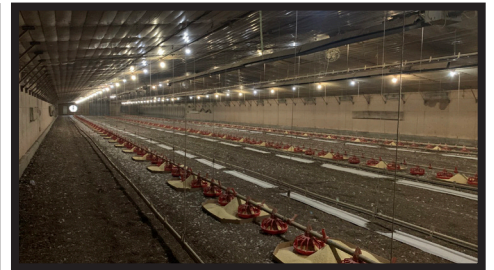

FOR SALE

WILKS FARM

4 HOUSE BROILER FARM W/ MEGAS IN DEKALB COUNTY, AL

\$1,350,000

Wilks Broiler Farm is a four house farm located in Dekalb County, Alabama near Fyffe. This farm has two 56 x 600 broiler houses built in 2015 and two 40 x 400 broiler houses built in 1990 with many updates and improvements. The farm has a potential gross annual income of \$300,000 annually growing a 9.5 lb bird for Wayne-Sanderson out of the Albertville Complex.

The farm has the following equipment and features:

- Rotem Controllers
- Ziggity Water Lines
- Tunnel Doors on the 56' houses
- Tunnel Curtains on the 40' houses
- Two Generators
- Composter for mortality
- City Water
- Natural Gas
- Two litter sheds

This farm has 49+/- acres that is fenced. There is a doublewide mobile home that has 4 bedrooms and 2 baths. There is a 60x60 hay barn also included. The farm offers a great blend of poultry income as well as income from livestock.