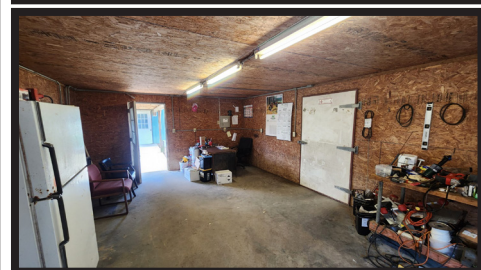

FOR SALE

SMITH & SON FARM

2 HOUSE BREEDER FARM IN BARNWELL COUNTY, SC

\$499,000

Smith & Son Breeder Farm is located in Barnwell County, SC near Williston, SC and sits on 11 +/- acres of land. This farm has 2 - 40X400 Breeder houses that were built in 2002. The farm currently grows for Amick Farms.

The houses are equipped with:

- Big Dutchman Male feed lines
- Big Dutchman Female feed lines
- Wood slats
- Valco & Pax Conveyor
- Lubing water lines
- 2 wells
- Last updates completed in: Water lines (2023), Rooster lines and Recabbling (2022)