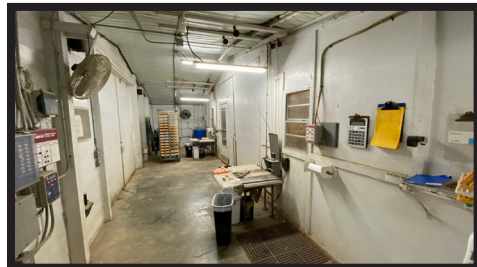

# \$659,000

Crown Breeder Farm is a two house breeder farm located in Marion County, Alabama right outside of Hackleburg. This farm has two 40x500 breeder houses that were first put into production in 2005 and then expanded and updated later. The farm currently grows for MarJac and is in good condition. Gross annual income for this farm has been around \$150,000 and has an opportunity to be more with a raise and bonuses. Before purchase this farm will have a new incinerator installed. Crown Breeder farm comes with an already established 2011 14'x70' mobile home sitting on the property for the new owners.

This farm is equipped with:

- Shenandoah Nest
- Egg Room in Center
- New Egg Room Unit
- Acme Fans
- Lubing Drinkers
- LED Lights
- Hired Hand Controllers
- City Water
- New Incinerator

This farm is a bio secure area and NO visitors are allowed on the farm unless a PoultrySouth Team Member is present. Before any visit all buyer prospects must prove a down payment amount of \$130,000 before you can visit the farm. Please ask your PoultrySouth Team Member to provide you with a copy of "Qualify to visit a Poultry Farm".